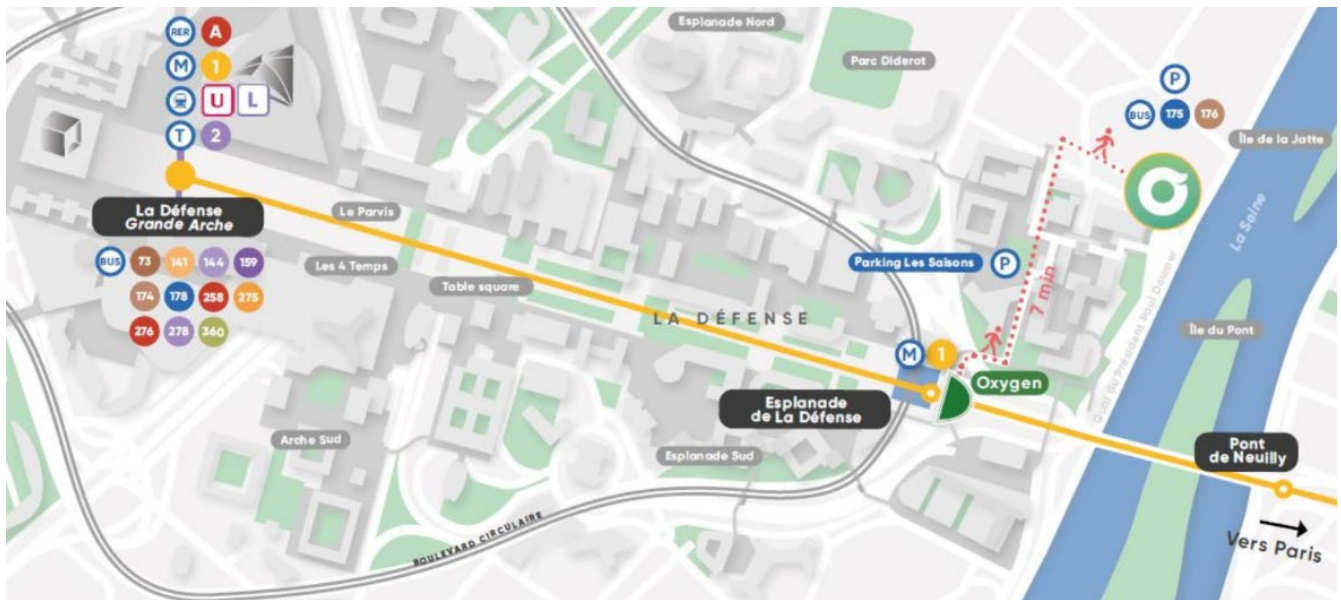

Arrival by Airplane

The nearest airport is Roissy Charles de Gaulle. By car, it takes 50 minutes from the airport to the Training Center in Courbevoie. The same from Orly airport to the Training Center.

Arrival by Train

Train stations are:

- "Paris Gare de Lyon": 30 minutes
- "Paris St Lazare": 23 minutes
- "Paris Montparnasse": 35 minutes

Arrival by Public Transport

- RER: line A «La Défense Grande Arche», about 25 minutes walk to the Canopy building
- Metro line 1: "Esplanade de la Défense"
- Various Bus lines

Information about the Area

Siemens Healthineers La Défense is 10 km from Paris city center and is located in the Western district of Paris.

- [Paris Office of Tourism](#)

Aujourd'hui : **1** **A** **T2** **U** **L** **BUS**

- 10 min du centre de Paris
- 5 lignes de transports publics de haute capacité
- 22 lignes de bus

Demain : **15** **E**

- RER E
- Une nouvelle ligne et 2 nouvelles stations
- Paris La Défense => Gare du Nord : 10 mn
- En 2030: une nouvelle ligne et 2 nouvelles stations à
- Paris La Défense => Roissy CDG : 35 min
- Paris La Défense => Orly : 35 mn